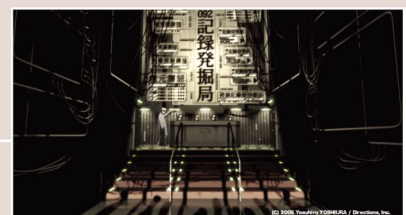

©2005 Yasuhiro YOSHIURA / Directions, inc

Website ▶ <http://www.directions.jp/english/#originalworks>

Contact ▶ tel: +81-3-5413-8992 fax: +81-3-5413-8879

e-mail: motionpicture@av.avex.co.jp

avex entertainment Inc.

3-1-30 Minami-Aoyama, Minato-ku, Tokyo 107-8577 Japan